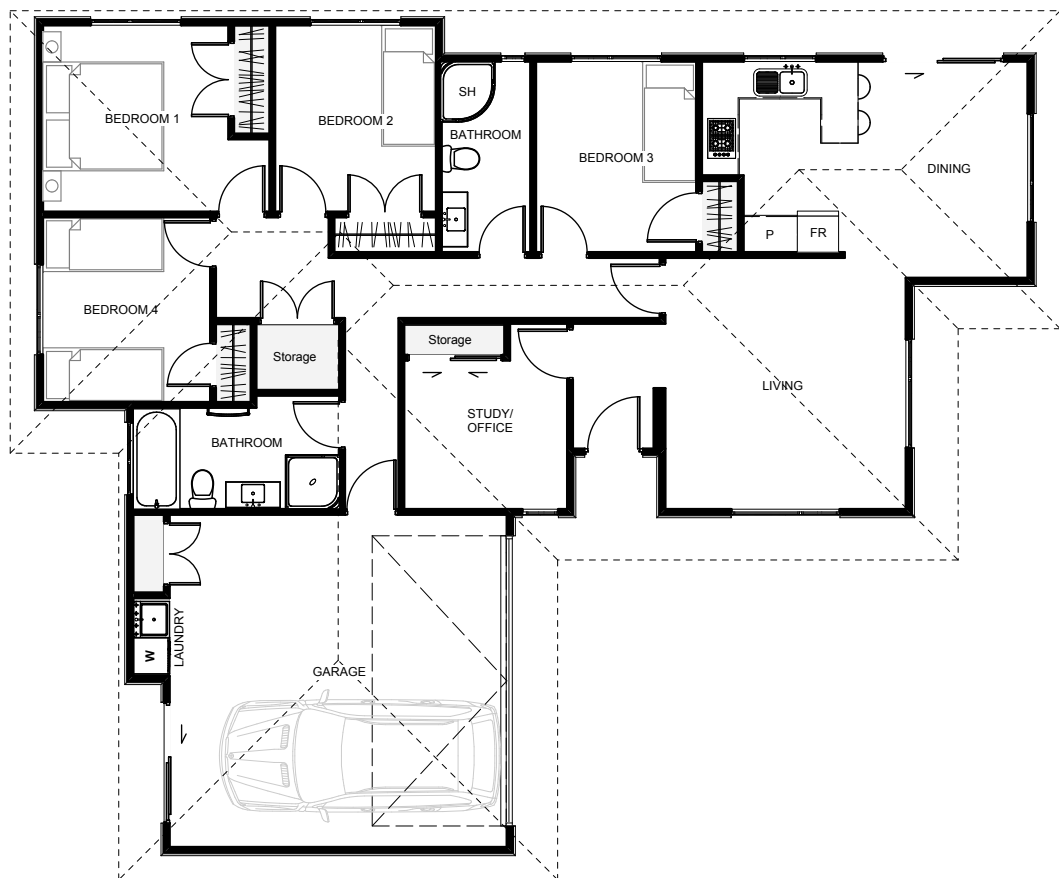

Arlington

The 'Arlington' has a well-defined living layout with the dining & living slightly offset giving both spaces a feel of form & function. If you work from home the study lends itself to a client friendly access point and has a storage cupboard otherwise this room can clearly work as another bedroom! This home also has the bonus of generous wardrobes & great storage space.

Floor Area: 112m²

2 4+ 2 16.5m 13.8m

Contact us:
Tane: 021 713 111
Email: info@abchomes.co.nz

ABC homes

www.abchomes.co.nz