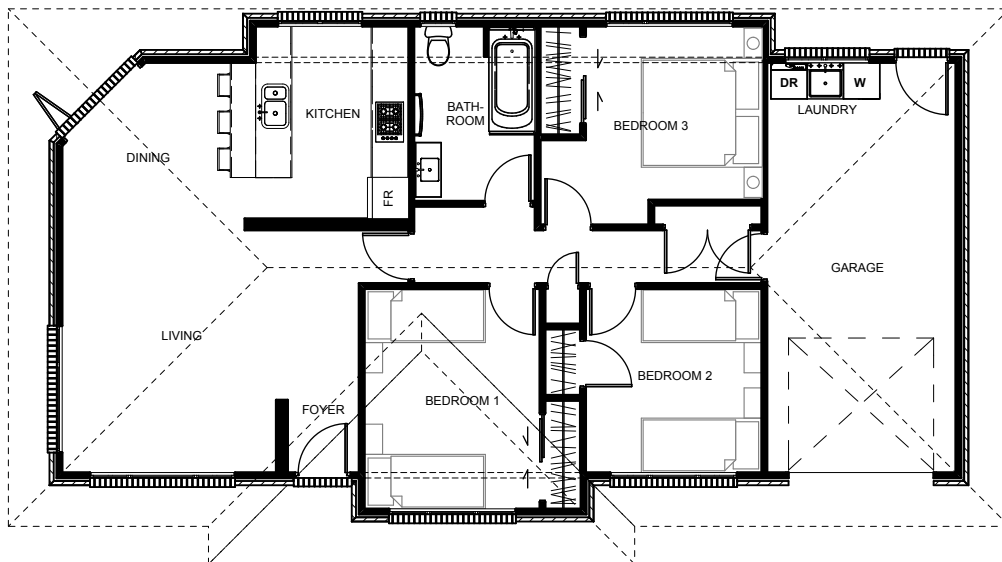

# Denton

The 'Denton' is a traditional brick home which is compact & simple in form with all necessities needed for today's living standards. The kitchen, dining & living flow seamlessly throughout the main living space and out onto the outdoor living which gives cover from the cantilevered roof corner. Internal garage access and plenty of storage cupboards makes this a smart build for anyone.

Floor Area: 110m<sup>2</sup>

 1  3  1  15.0m  8.2m

Contact us:

Tane: 021 713 111

Email: [info@abchomes.co.nz](mailto:info@abchomes.co.nz)