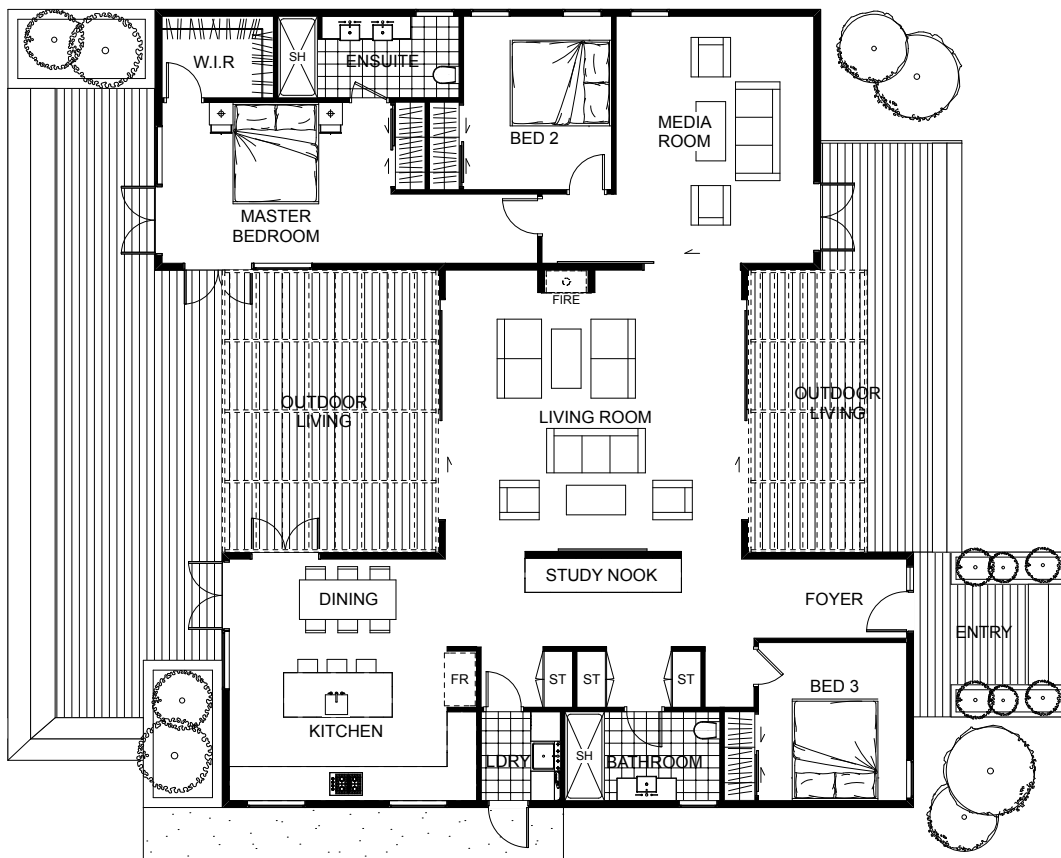

Clutha

Bathed in sunlight through floor to ceiling generous windows, this elegant design combines space, line and light to create a place where art meets functionality. With its spacious living room, dining room, kitchen, one master and two bedrooms, media room and study nook, it has everything one can wish for. Entertaining in the living area, looking for some alone time in the study nook, or catching the sun on the spacious decking one feels spoiled for choice that this modern house has to offer.

Floor Area: 179m²

0-2 | 3 | 2 | 15.4m | 16.2m

Contact us:
Tane: 021 713 111
Email: info@abchomes.co.nz

ABC homes

www.abchomes.co.nz