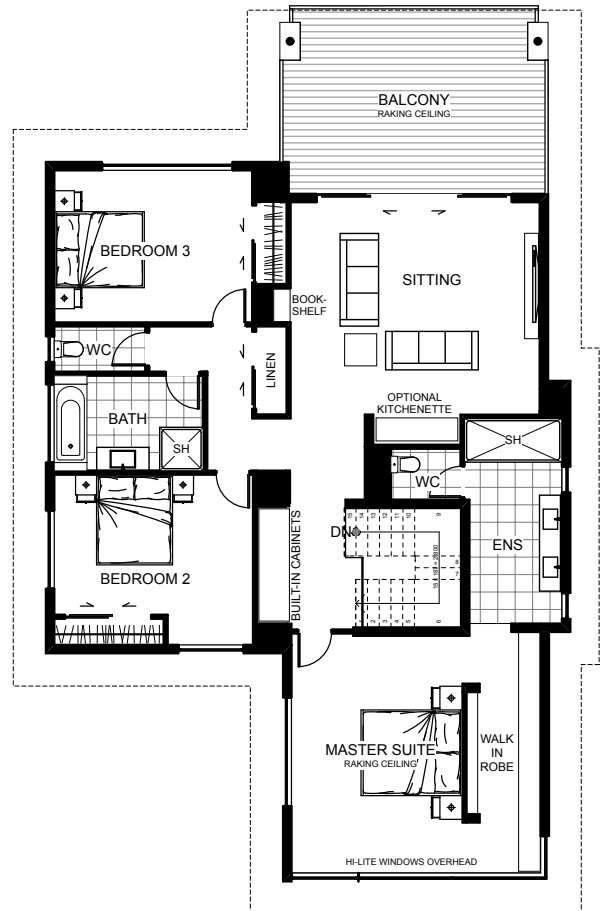

# Edendale

The Edendale is a sleek modernist two story home with great alfresco flow integrated into both levels. From a sunken home theatre to the upper living area complete with spacious balcony. With a guest bedroom downstairs and three bedrooms upstairs, this four bedroom home reflects everything that is effortlessly perfect.

Floor Area: 362m<sup>2</sup>

 2
  3
  3
  14.1m
  20.4m

Contact us:  
Tane: 021 713 111  
Email: [info@abchomes.co.nz](mailto:info@abchomes.co.nz)