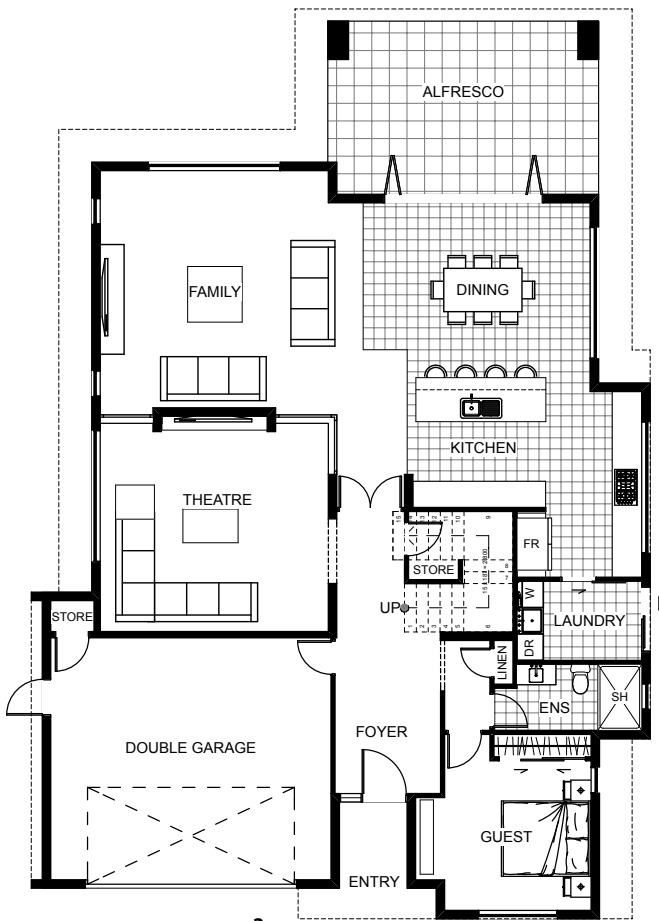

# Edendale

The Edendale is a sleek modernist two story home with great alfresco flow integrated into both levels. From a sunken home theatre to the upper living area complete with spacious balcony. With a guest bedroom downstairs and three bedrooms upstairs, this four bedroom home reflects everything that is effortlessly perfect.

Floor Area: 362m<sup>2</sup>

 2
  3
  3
  14.1m
  20.4m

Contact us:  
Tane: 021 713 111  
Email: [info@abchomes.co.nz](mailto:info@abchomes.co.nz)