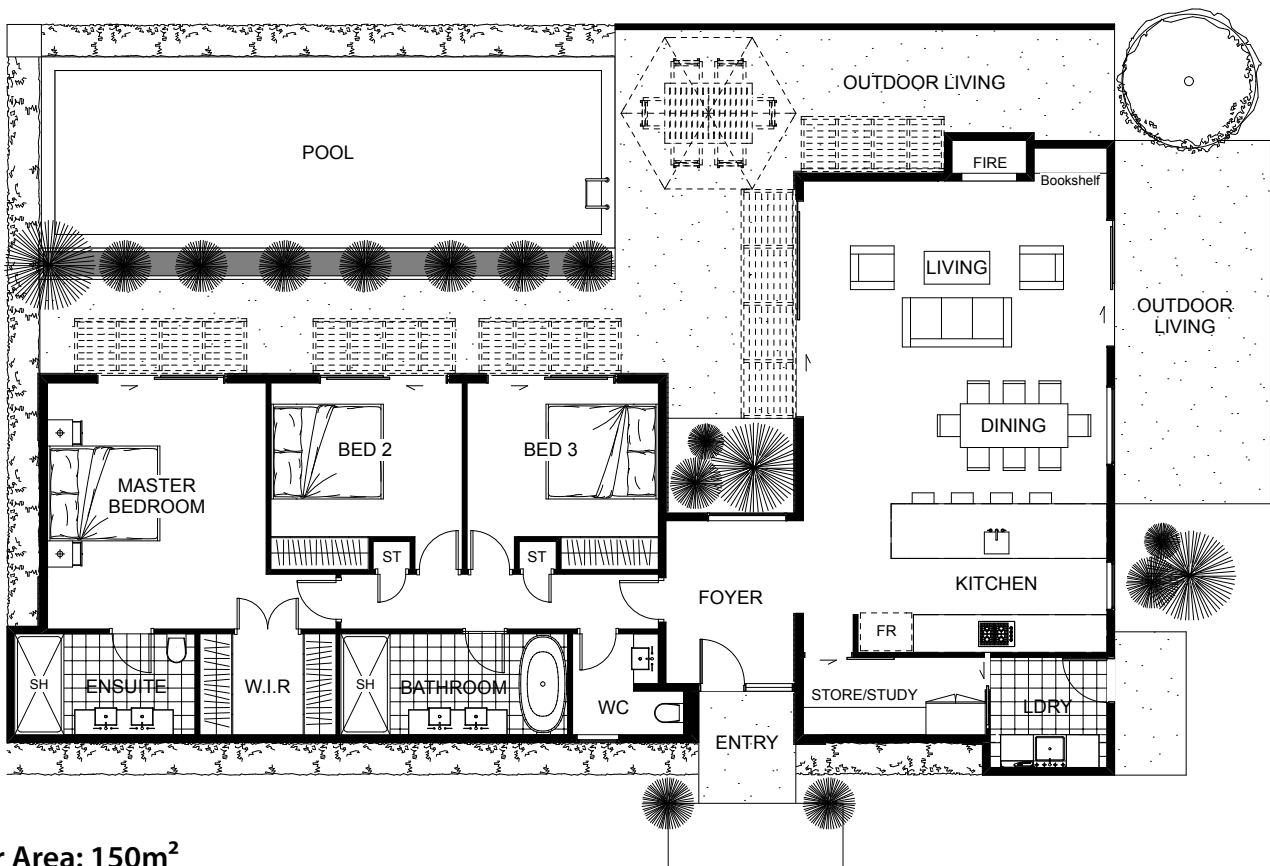

Flaxmere

This magnificent modern design features a spacious dining, kitchen, living area leading to a fantastic private pool area, perfect for those warm summer months. Stone and timber give this home a stunning look not to mention the perfect balance of floor to ceiling windows, providing plenty of sunlight and warmth. One master and two bedrooms provide more than enough space for all as well as an extra store or study room, this house really does have it all.

Floor Area: 150m²

 0
  3
  2
  20.2m
  11.8m

Contact us:

Tane: 021 713 111

Email: info@abchomes.co.nz

ABC homes

www.abchomes.co.nz