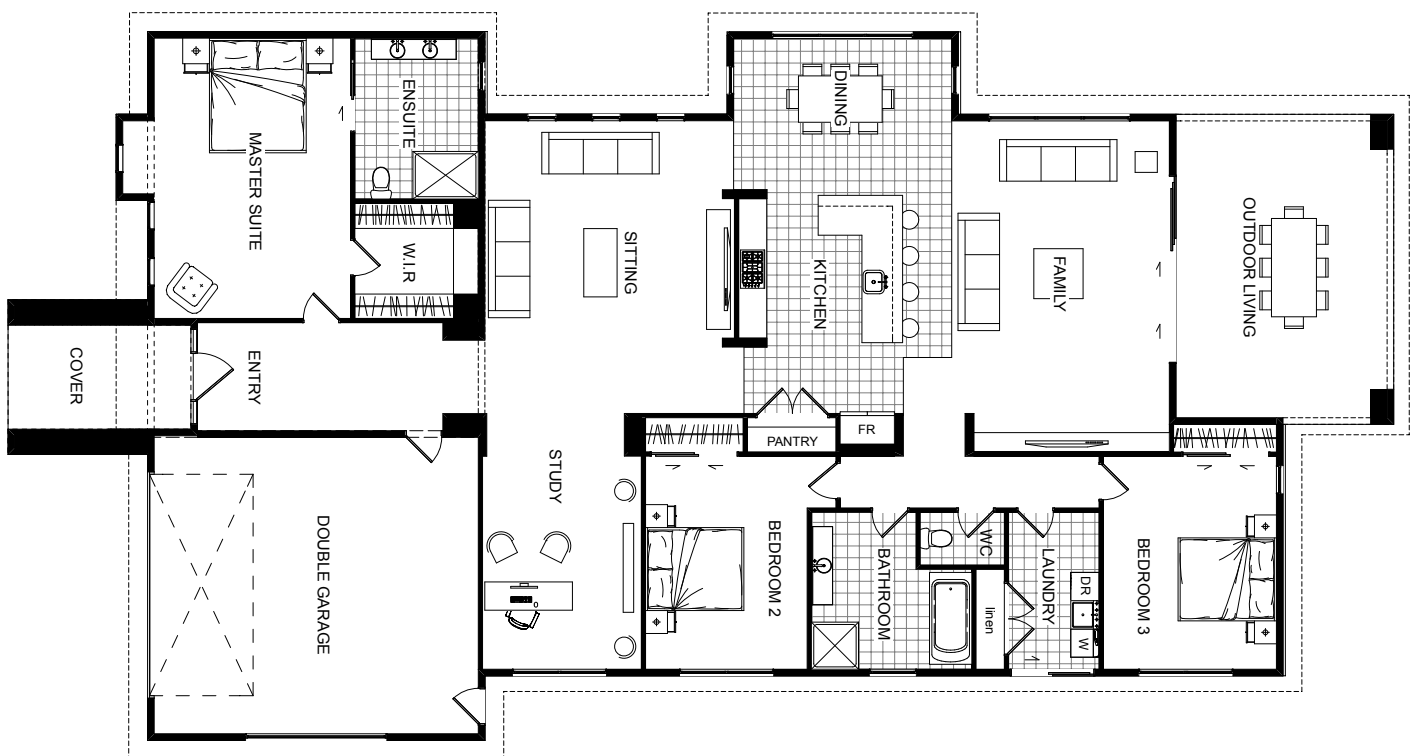

This sophisticated and hip three bedroom home comes packed with contemporary features. The Henley has a perfect balance of formal and casual living with sensational free-flow living making endless living arrangements possible. Entertainment works a treat with the open layout of living surrounding the core kitchen. Other features include separate master suite living, a large walk-in-robe and ensuite, multi- use study/kids play area with great visibility from the sitting room, plus lots more.

Floor Area: 303m²

 2
  3
  2
  29.4m
  15.0m

Contact us:
Tane: 021 713 111
Email: info@abchomes.co.nz

ABC homes

www.abchomes.co.nz