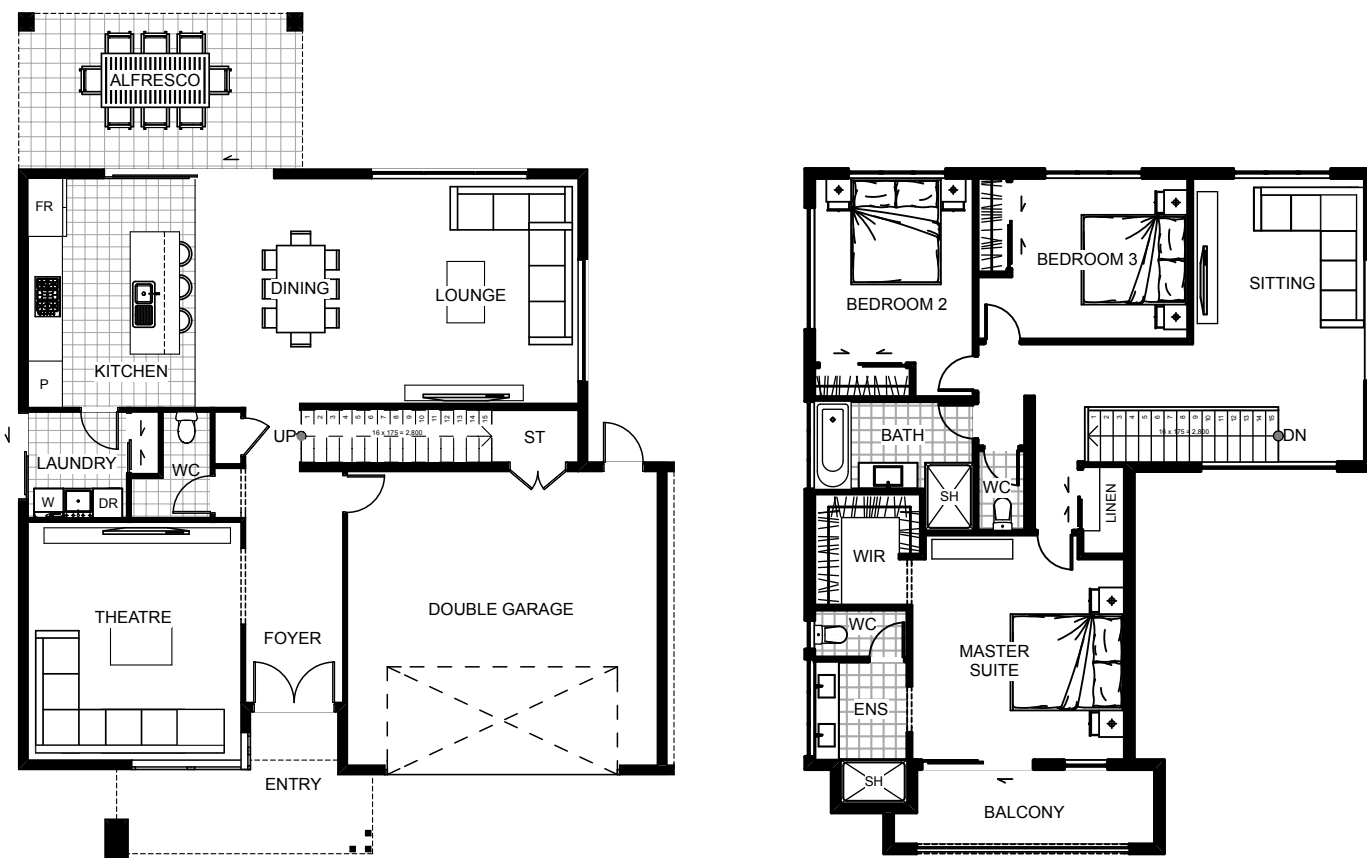

Mayfield

Enjoy the Mayfield with the simplicity of open plan living, an alfresco area with overhead cover and your very own theatre room. Kick back upstairs in the private sitting with surround views, all amenities closely located. Master suite living comes with the added benefit of a large walk in robe, twin vanity ensuite layout with private toilet and your very own balcony! This home has architectural style, is modern and makes a great lasting impression.

Floor Area: 274m²

2 3 2 13.4m 17.2m

Contact us:
Tane: 021 713 111
Email: info@abchomes.co.nz

ABC homes

www.abchomes.co.nz